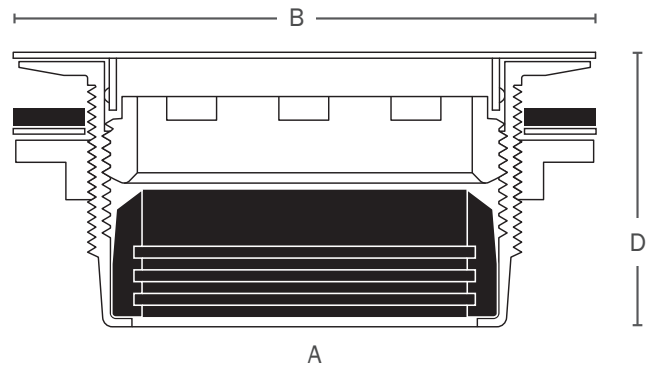

Project Name		Customer Name	
Quote Number		Date	
Customization			

Standard Features

Description	Brass Body Snap Strainer Shower Drain
Finish	Available in stainless, polished stainless, matte black, or custom finishes upon request
Materials	Brass Body
Approximate Weight	3 lbs

Details

Brass body no-caulk shower drain for use on all EverFab showers

Model Number

EF-0000-DA

www.affordablehousingshowers.com

Quotes and inquiries:

1-888-286-8030

info@affordablehousingshowers.com